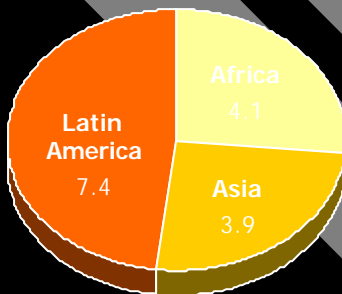

Tropical Deforestation

Global tropical deforestation

(10⁶ ha/year)

Total 15.4

Deforestation in Mexico

(10³ ha/year)

Total 804

DTF = Dry tropical forests
TRF = Tropical rain forests