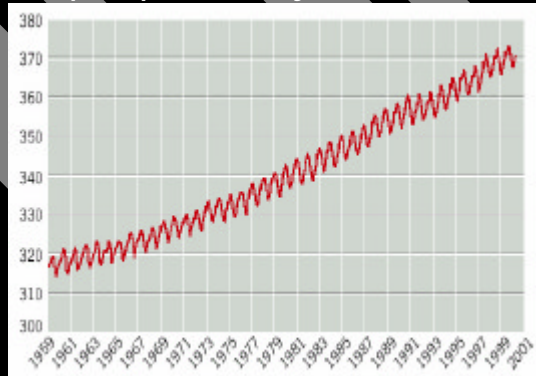

Carbon Dioxide levels

(parts per million by volume)

An increase
of carbon
dioxide of
12% in 30
years