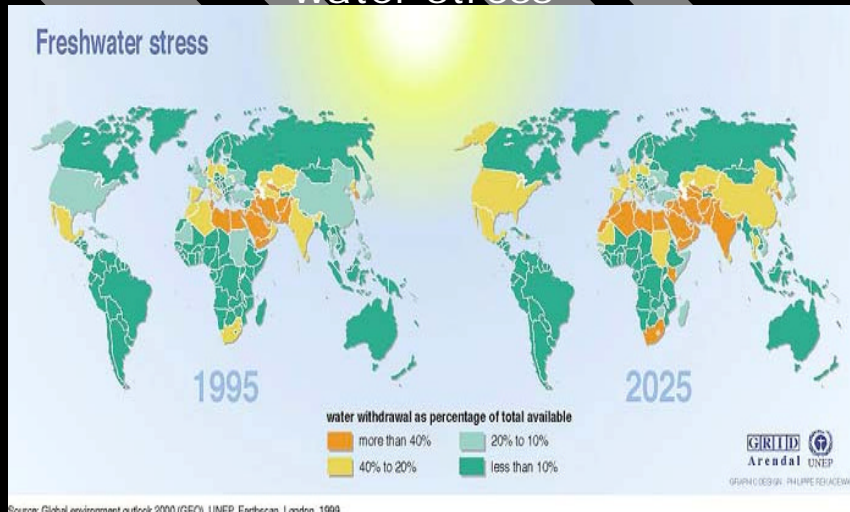

Tropical Deforestation

Global tropical deforestation

(10⁶ ha/year)

Total 15.4

Deforestation in Mexico

(10³ ha/year)

Total 804

DTF = Dry tropical forests
TRF = Tropical rain forests

PF = Pine forests
TDF = Temperate deciduous

Change in the forest cover in the region of Lagunas de Ocotlal

Water scarcity is growing - by 2025 more than half of the world's population is projected to live under conditions of severe water stress

Human activities have changed the composition of the atmosphere since the pre-industrial era – primarily due to energy practices and changes in land-use

Carbon Dioxide levels

(parts per million by volume)