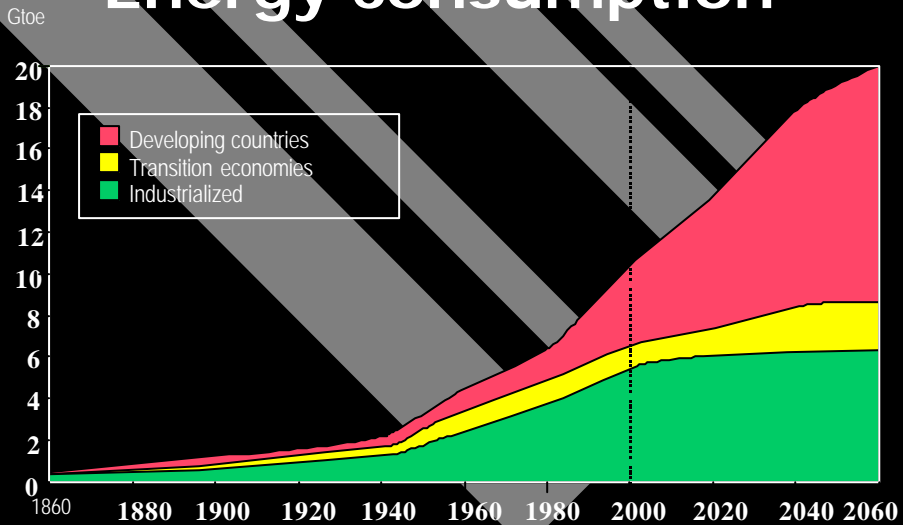

Energy consumption

Source: World Energy Council, World Bank.