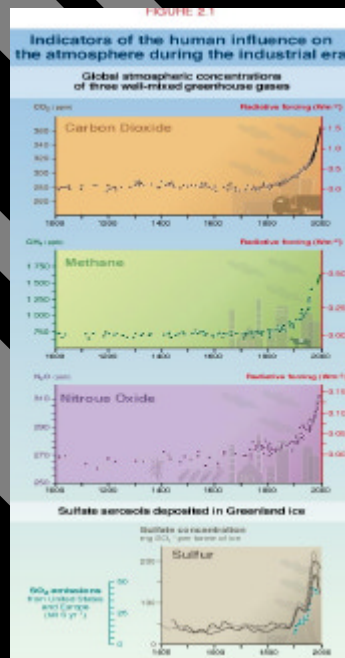

Tropical Deforestation

Global tropical deforestation

(10⁶ ha/year)

Total 15.4

Deforestation in Mexico

(10³ ha/year)

Total 804

DTF = Dry tropical forests
TRF = Tropical rain forests

PF = Pine forests
TDF = Temperate deciduous

Change in the forest cover in the region of Lagunas de Ocotlal

Water scarcity is growing - by 2025 more than half of the world's population is projected to live under conditions of severe water stress

Human activities have changed the composition of the atmosphere since the pre-industrial era – primarily due to energy practices and changes in land-use

Carbon Dioxide levels

(parts per million by volume)

An increase
of carbon
dioxide of
12% in 30
years

Projected concentrations of CO₂ during the 21st Century are two to four times the pre-industrial Level

The land and oceans have warmed

Arctic sea ice image
1973