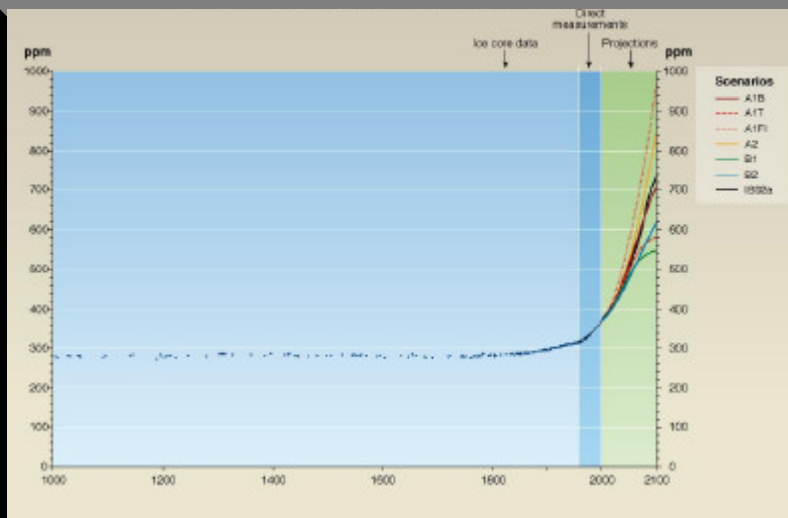

Human activities have changed the composition of the atmosphere since the pre-industrial era – primarily due to energy practices and changes in land-use

Carbon Dioxide levels

(parts per million by volume)

An increase
of carbon
dioxide of
12% in 30
years

Projected concentrations of CO₂ during the 21st Century are two to four times the pre-industrial Level

The land and oceans have warmed

Arctic sea ice image
1973