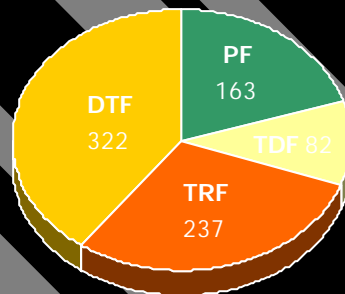

Tropical Deforestation

Global tropical deforestation

(10⁶ ha/year)

Total 15.4

Deforestation in Mexico

(10³ ha/year)

Total 804

DTF = Dry tropical forests
TRF = Tropical rain forests

PF = Pine forests
TDF = Temperate deciduous

Change in the forest cover in the region of Lagunas de Ocotlal

Water scarcity is growing - by 2025 more than half of the world's population is projected to live under conditions of severe water stress