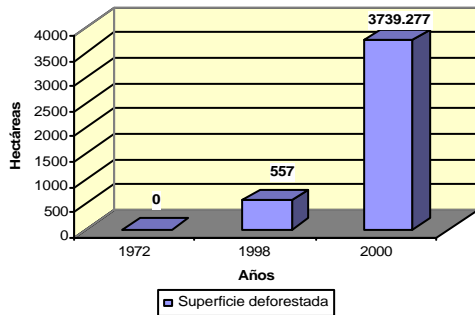

Tropical Deforestation

Global tropical deforestation

(10⁶ ha/year)

Total 15.4

Deforestation in Mexico

(10³ ha/year)

Total 804

DTF = Dry tropical forests
TRF = Tropical rain forests

PF = Pine forests
TDF = Temperate deciduous

Change in the forest cover in the region of Lagunas de Ocotlal

Water scarcity is growing - by 2025 more than half of the world's population is projected to live under conditions of severe water stress